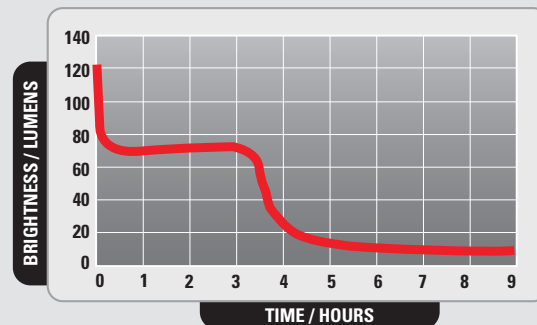

FEATURES

- Proprietary Compound Path Optics (CPO) permits high efficiency and compact size
- Thermal Recovery System recycles heat from the LED to warm batteries for improved performance in low temperatures
- LED will not break when dropped and its life expectancy is well over 50,000 hours
- Waterproof design for all weather use
- Beam produces a bright spot with almost no peripheral light so nearby personnel are not affected
- Attaches to all work helmets using UK accessory clips
- High impact ABS, LEXAN® and polyurethane rubber, construction for durability (CL I Div 1 model)
- High impact PC/ABS/Graphite, LEXAN® and polyurethane rubber construction for durability (ATEX model)

Mounts to any hard hat with UK helmet clips

Available in front and rear switch configurations

SPECIFICATIONS

CL I,II, III DIV 1 GROUP A-G, T4 Exia

Brightness	120 Lumens
Burn Time	4-5 hrs
Beam Distance	631 ft / 192 m
Lamp	High intensity white LED
Batteries	4 AA Alkaline / LR6
Size	6.3 x 1.6 x 1.4 in / 16.0 x 4.1 x 3.6 cm
Weight	5.6 oz / 158.8 g

PART NUMBERS / ACCESSORIES

- 514439 UK4AA eLED CPO-AS (CL I Div 1), Front Switch, Safety Yellow
- 514459 UK4AA eLED CPO-AS (CL I Div 1), Front Switch, Black
- 514431 UK4AA eLED CPO-AT (CL I Div 1), Tail Switch, Safety Yellow
- 514457 UK4AA eLED CPO-AT (CL I Div 1), Tail Switch, Black